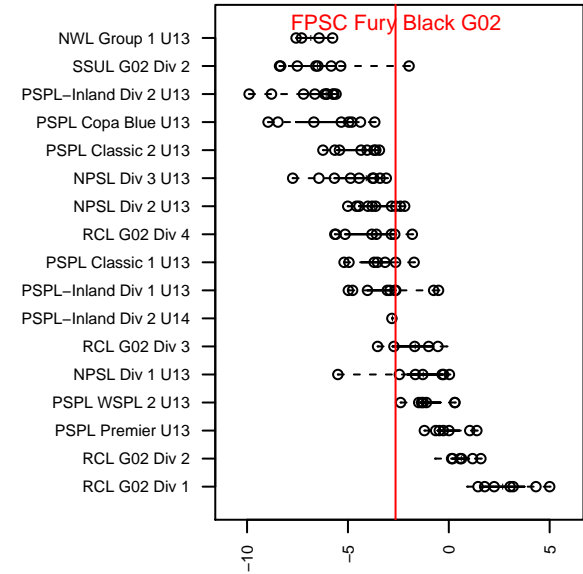

FPSC Fury Black G02

Franklin Pierce SC
 Tacoma, WA
 G02 total strength=858
 attack=1.57 defense=0.96
 fall league = PSPL Classic 1 U13
 spr league = Spr PSPL Classic 1 U13

alt names used:
 FP Fury G02 Black
 FP Fury G02 Black
 FPSC FP FURY G02 BLACK (USA)
 FPSC Fury G02 Black
 FPSC Fury G02 Black
 FPSC FURY G02 BLACK (WA)

**attack and defense variance (black dot)
relative to other teams
and top 10 in region**

**attack and defense rating
relative to others at age
and all opponents in last 13 months**

Performance relative to 13 month average