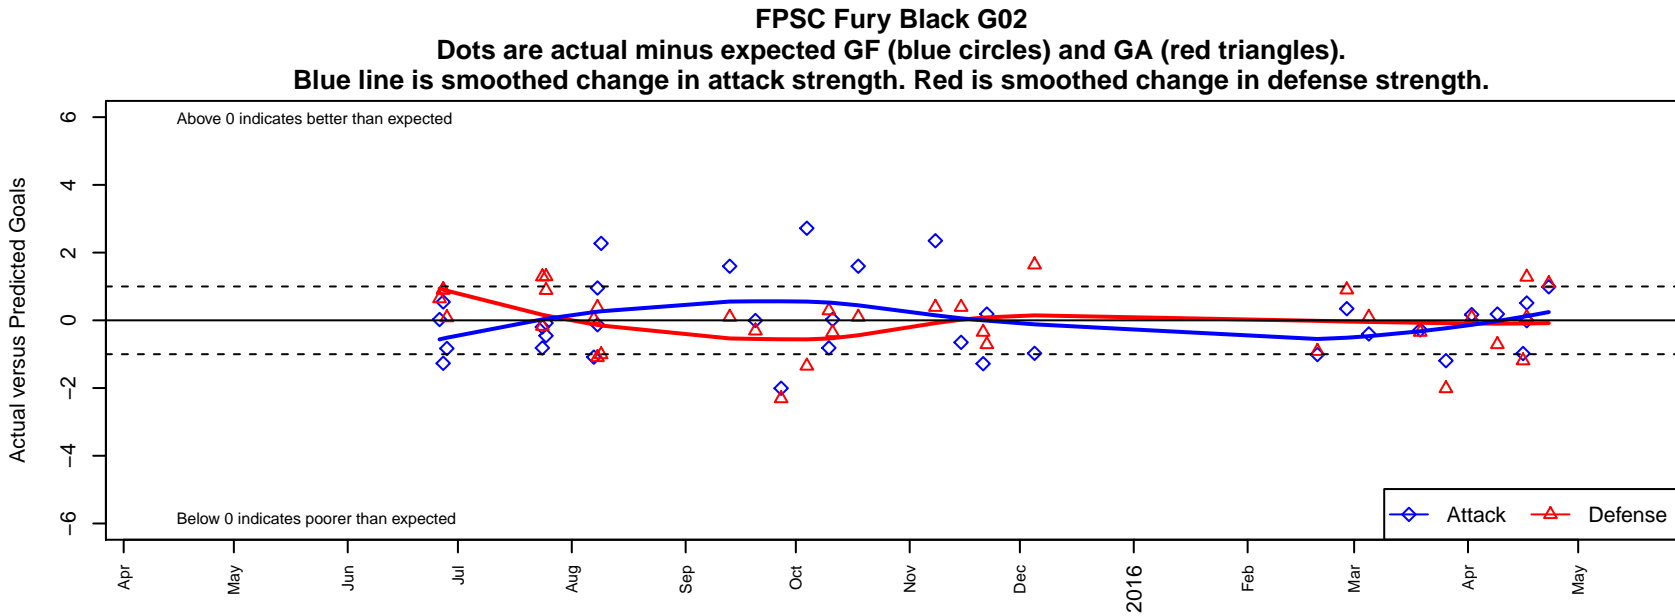

FPSC Fury Black G02

Franklin Pierce SC
 Tacoma, WA
 G02 total strength=858
 attack=1.57 defense=0.96
 fall league = PSPL Classic 1 U13
 spr league = Spr PSPL Classic 1 U13

alt names used:
 FP Fury G02 Black
 FP Fury G02 Black
 FPSC FP FURY G02 BLACK (USA)
 FPSC Fury G02 Black
 FPSC Fury G02 Black
 FPSC FURY G02 BLACK (WA)

**attack and defense variance (black dot)
relative to other teams
and top 10 in region**

**attack and defense rating
relative to others at age
and all opponents in last 13 months**

Performance relative to 13 month average