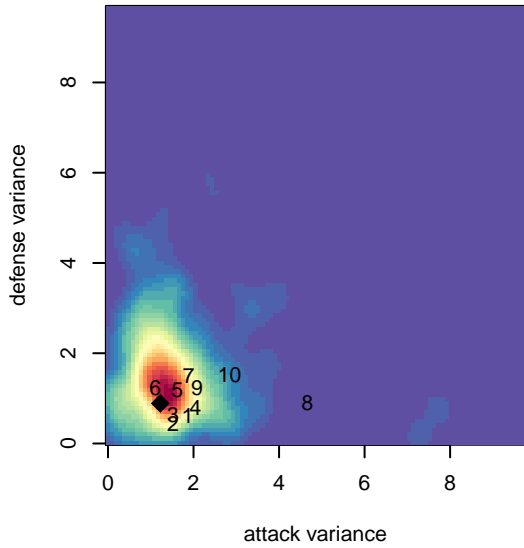

FPSC Fury Black G02

Franklin Pierce SC
 Tacoma, WA
 G02 total strength=858
 attack=1.57 defense=0.96
 fall league = PSPL Classic 1 U13
 spr league = Spr PSPL Classic 1 U13

alt names used:
 FP Fury G02 Black
 FP Fury G02 Black
 FPSC FP FURY G02 BLACK (USA)
 FPSC Fury G02 Black
 FPSC Fury G02 Black
 FPSC FURY G02 BLACK (WA)

**attack and defense variance (black dot)
relative to other teams
and top 10 in region**

**attack and defense rating
relative to others at age
and all opponents in last 13 months**

Performance relative to 13 month average