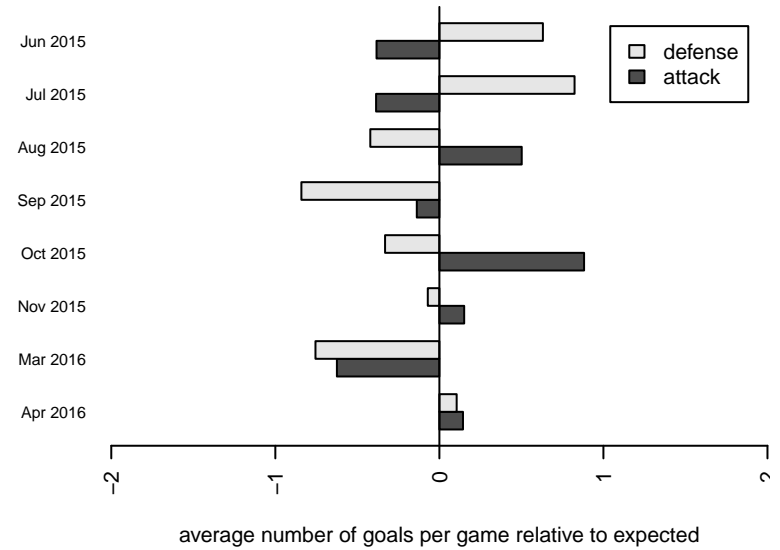

Performance relative to 13 month average