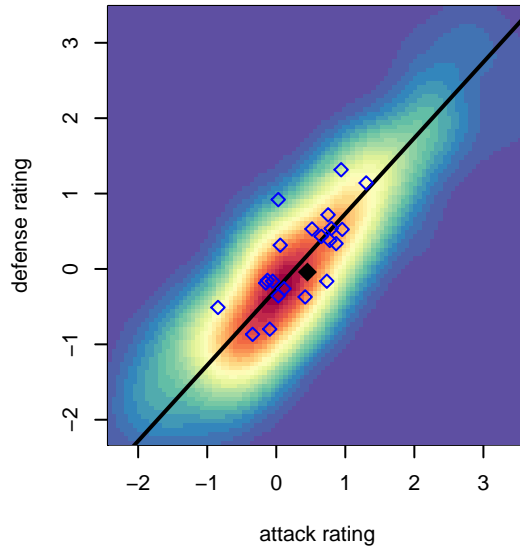

FPSC Fury Black G02

Franklin Pierce SC
 Tacoma, WA
 G02 total strength=858
 attack=1.57 defense=0.96
 fall league = PSPL Classic 1 U13
 spr league = Spr PSPL Classic 1 U13

alt names used:
 FP Fury G02 Black
 FP Fury G02 Black
 FPSC FP FURY G02 BLACK (USA)
 FPSC Fury G02 Black
 FPSC Fury G02 Black
 FPSC FURY G02 BLACK (WA)

**attack and defense variance (black dot)
relative to other teams
and top 10 in region**

**attack and defense rating
relative to others at age
and all opponents in last 13 months**

Performance relative to 13 month average